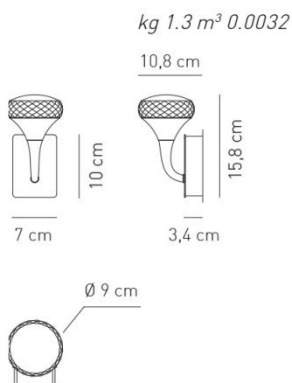

Typology: Wall

Ratings

- Built in **LED** module
- CCT 2700 K
- Diffused light
- Surface installation over holes
- Supply voltage ~220-240V
- Switch mode: on-off
- Metal body, chrome

Product code composition

FAIRY / DRIVER INCLUDED

Type	Article	Colours	Finish	Source
AP	FAIRY X	CS crystal	CR chrome	LED 7,4W - diffused beam 2700K
		AM amber		
		GR grey		

CE IP20 CRI90 **LED** ~565 lm 76 lm/W 100-240VAc

example composition code |AP |FAIRYX |CS |CR |LED